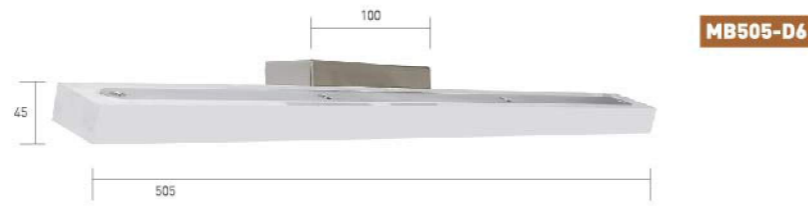

### ESSENTIAL

Model	MB505-D6	MB675-D8
Main Material	Hardware+PMMA	Hardware+PMMA
Specification(mm)	505*45*100	675*45*100
Color Temperature	4000K	4000K
Luminous Flux	390lm	520lm
Power	6W	8W
Qty/Carton	6	6
Suitable Area	mirror	mirror
Carton size(mm)	570*210*520	740*210*520

### CHIC

Model	MB305-D4.2	MB465-D6.6
Main Material	Hardware+PMMA	Hardware+PMMA
Specification(mm)	305*55*170	465*55*170
Color Temperature	4000K	4000K
Luminous Flux	273lm	429lm
Power	4.2W	6.6W
Qty/Carton	12	12
Suitable Area	mirror	mirror
Carton size(mm)	380*320*320	490*380*320

### SWAN

Model	MB535-D6.6
Main Material	Hardware+PMMA
Specification(mm)	535*115*155
Color Temperature	4000K
Luminous Flux	429lm
Power	6.6W
Qty/Carton	6
Suitable Area	mirror
Carton size(mm)	560*360*330

MB535-D6.6

### RETRO

Model	MB450A-D9
Main Material	Hardware+PMMA
Specification(mm)	450*90*105
Color Temperature	4000K
Luminous Flux	585lm
Power	9W
Qty/Carton	6
Suitable Area	mirror
Carton size(mm)	490*380*320

MB450A-D9