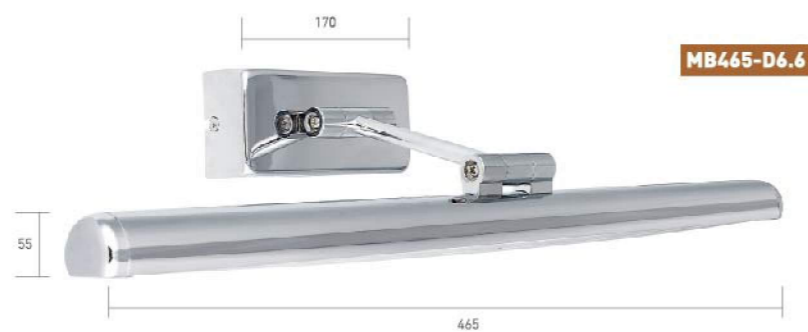

CHIC

Model	MB305-D4.2	MB465-D6.6
Main Material	Hardware+PMMA	Hardware+PMMA
Specification(mm)	305*55*170	465*55*170
Color Temperature	4000K	4000K
Luminous Flux	273lm	429lm
Power	4.2W	6.6W
Qty/Carton	12	12
Suitable Area	mirror	mirror
Carton size(mm)	380*320*320	490*380*320

SWAN

Model	MB535-D6.6
Main Material	Hardware+PMMA
Specification(mm)	535*115*155
Color Temperature	4000K
Luminous Flux	429lm
Power	6.6W
Qty/Carton	6
Suitable Area	mirror
Carton size(mm)	560*360*330