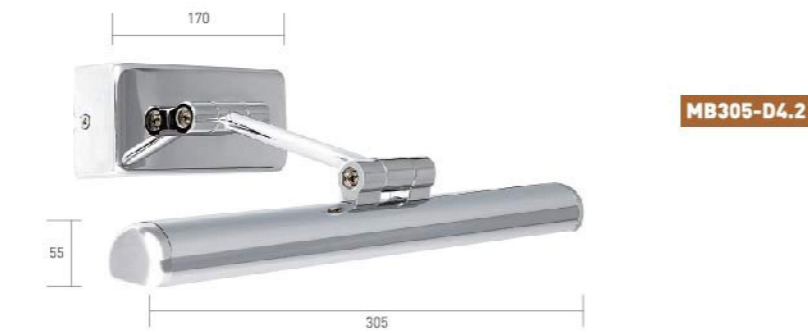

MB465-D6.6

MB305-D4.2