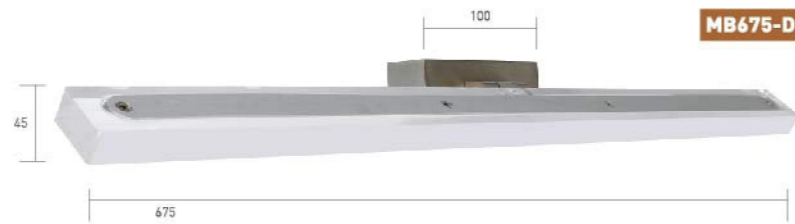

BATHROOM SERIES MIRROR LIGHTING

Benefit

The average life up to 25000 hours and easy for maintenance care.
With high light efficiency.
CRI ≥85, better effect for make up.
Flexible angle can be adjusted as you want.

ESSENTIAL

Model	MB505-D6	MB675-D8
Main Material	Hardware+PMMA	Hardware+PMMA
Specification(mm)	505*45*100	675*45*100
Color Temperature	4000K	4000K
Luminous Flux	390lm	520lm
Power	6W	8W
Qty/Carton	6	6
Suitable Area	mirror	mirror
Carton size(mm)	570*210*520	740*210*520

MB675-D8

CHIC

Model	MB305-D4.2	MB465-D6.6
Main Material	Hardware+PMMA	Hardware+PMMA
Specification(mm)	305*55*170	465*55*170
Color Temperature	4000K	4000K
Luminous Flux	273lm	429lm
Power	4.2W	6.6W
Qty/Carton	12	12
Suitable Area	mirror	mirror
Carton size(mm)	380*320*320	490*380*320

SWAN

Model	MB535-D6.6
Main Material	Hardware+PMMA
Specification(mm)	535*115*155
Color Temperature	4000K
Luminous Flux	429lm
Power	6.6W
Qty/Carton	6
Suitable Area	mirror
Carton size(mm)	560*360*330

RETRO

Model	MB450A-D9
Main Material	Hardware+PMMA
Specification(mm)	450*90*105
Color Temperature	4000K
Luminous Flux	585lm
Power	9W
Qty/Carton	6
Suitable Area	mirror
Carton size(mm)	490*380*320