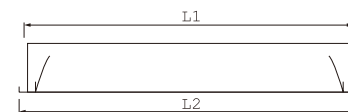

Louvre

Surface Ceiling Type All types of Ceiling & Concretes

Dimension of Fittings

Model	Wattage (Tubes)	Length	Profile
GMF 2222/SU	2 x 18W	615mm	
GMF 3222/SU	3 x 18W	615mm	
GMF 4222/SU	4 x 18W	615mm	
GMF 2424/SU	2 x 36W	1225mm	
GMF 3424/SU	3 x 36W	1225mm	
GMF 4424/SU	4 x 36W	1225mm	
GMF 2212/SU	2 x 18W	615mm	
GMF 2414/SU	2 x 36W	1225mm	
GMF 1202/SU	1 x 18W	615mm	
GMF 1404/SU	1 x 36W	1225mm	

As Mounted on Concrete Ceilings

As Mounted on Plaster or Wooden Ceilings

Plaster or Wooden Ceiling Recessed Ceiling Type

Dimension of Fittings

Model	Wattage (Tubes)	Length L1	Length L2	Profile
GMF 2222/RE	2 x 18W	620mm	650mm	
GMF 3222/RE	3 x 18W	620mm	650mm	
GMF 4222/RE	4 x 18W	620mm	650mm	
GMF 2424/RE	2 x 36W	1225mm	1258mm	
GMF 3424/RE	3 x 36W	1225mm	1258mm	
GMF 4424/RE	4 x 36W	1225mm	1258mm	
GMF 2212/RE	2 x 18W	620mm	650mm	
GMF 2414/RE	2 x 36W	1225mm	1258mm	
GMF1202/RE	1 x 18W	620mm	650mm	
GMF 1404/RE	1 x 36W	1225mm	1258mm	