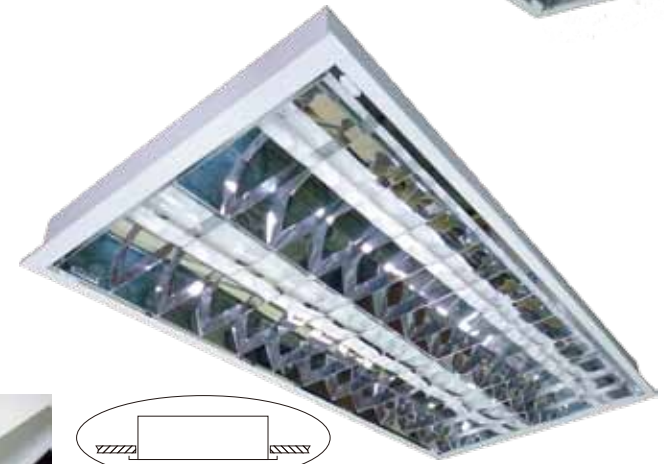

-Vane

Surface Ceiling Type All types of Ceiling & Concretes

Dimension of Fttings

| Model | Wattage (Tubes) | Length L1 | Profile |
|-------------|-----------------|-----------|---------|
| GMM 2222/SU | 2 x 18W | 615mm | |
| GMM 3222/SU | 3 x 18W | 615mm | |
| GMM 4222/SU | 4 x 18W | 615mm | |
| GMM 2424/SU | 2 x 36W | 1225mm | |
| GMM 3424/SU | 3 x 36W | 1225mm | |
| GMM 4424/SU | 4 x 36W | 1225mm | |
| GMM 2212/SU | 2 x 18W | 615mm | |
| GMM 2414/SU | 2 x 36W | 1225mm | |
| GMM 1202/SU | 1 x 18W | 615mm | |
| GMM 1404/SU | 1 x 36W | 1225mm | |

Neat & uncluttered aesthetics

Harmonious integration with deco

As Mounted on Concrete Ceilings

Plaster or Wooden Ceiling Recessed Ceiling Type

Dimension of Fttings

| Model | Wattage (Tubes) | Length L1 | Length L2 | Profile |
|-------------|-----------------|-----------|-----------|---------|
| GMM 2222/RE | 2 x 18W | 620mm | 650mm | |
| GMM 3222/RE | 3 x 18W | 620mm | 650mm | |
| GMM 4222/RE | 4 x 18W | 620mm | 650mm | |
| GMM 2424/RE | 2 x 36W | 1225mm | 1258mm | |
| GMM 3424/RE | 3 x 36W | 1225mm | 1258mm | |
| GMM 4424/RE | 4 x 36W | 1225mm | 1258mm | |
| GMM 2212/RE | 2 x 18W | 620mm | 650mm | |
| GMM 2414/RE | 2 x 36W | 1225mm | 1258mm | |
| GMM1202/RE | 1 x 18W | 620mm | 650mm | |
| GMM 1404/RE | 1 x 36W | 1225mm | 1258mm | |

As Mounted on Plaster or Wooden Ceilings