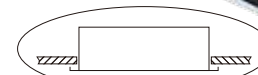

Neat & uncluttered aesthetics

Harmonious integration with deco

As Mounted on Concrete Ceilings

Plaster or Wooden Ceiling Recessed Ceiling Type

Dimension of Fttings

| Model | Wattage (Tubes) | Length L1 | Length L2 | Profile |
|-------------|-----------------|-----------|-----------|---------|
| GMM 2222/RE | 2 x 18W | 620mm | 650mm | |
| GMM 3222/RE | 3 x 18W | 620mm | 650mm | |
| GMM 4222/RE | 4 x 18W | 620mm | 650mm | |
| GMM 2424/RE | 2 x 36W | 1225mm | 1258mm | |
| GMM 3424/RE | 3 x 36W | 1225mm | 1258mm | |
| GMM 4424/RE | 4 x 36W | 1225mm | 1258mm | |
| GMM 2212/RE | 2 x 18W | 620mm | 650mm | |
| GMM 2414/RE | 2 x 36W | 1225mm | 1258mm | |
| GMM1202/RE | 1 x 18W | 620mm | 650mm | |
| GMM 1404/RE | 1 x 36W | 1225mm | 1258mm | |